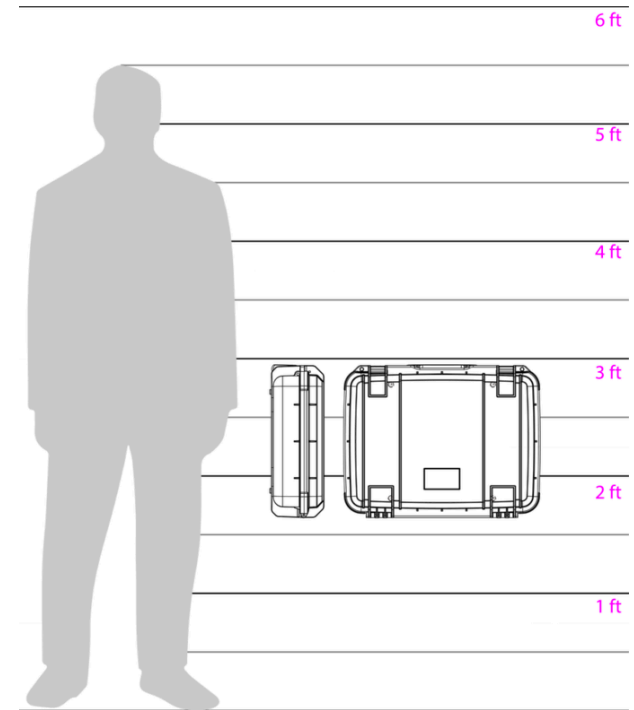

SE710

HARDERBACK

Maletas Industriales | Maletines Militares
Estuches de Protección | Cajas Polipropileno
Mochilas Resistentes | Cajas Biometricas

[Draw]

NOTES:

- 1) Max. usable inside dimensions are:
18 5/16" X 13 3/16" X 4 1/16"
(4 9/16" bottom of boss) (18.3" X 13.2" X 4.1")
- 2) With Metal Lock Latches p/n SE710ML and Plastic Lock Latches p/n SE710PL are optional.