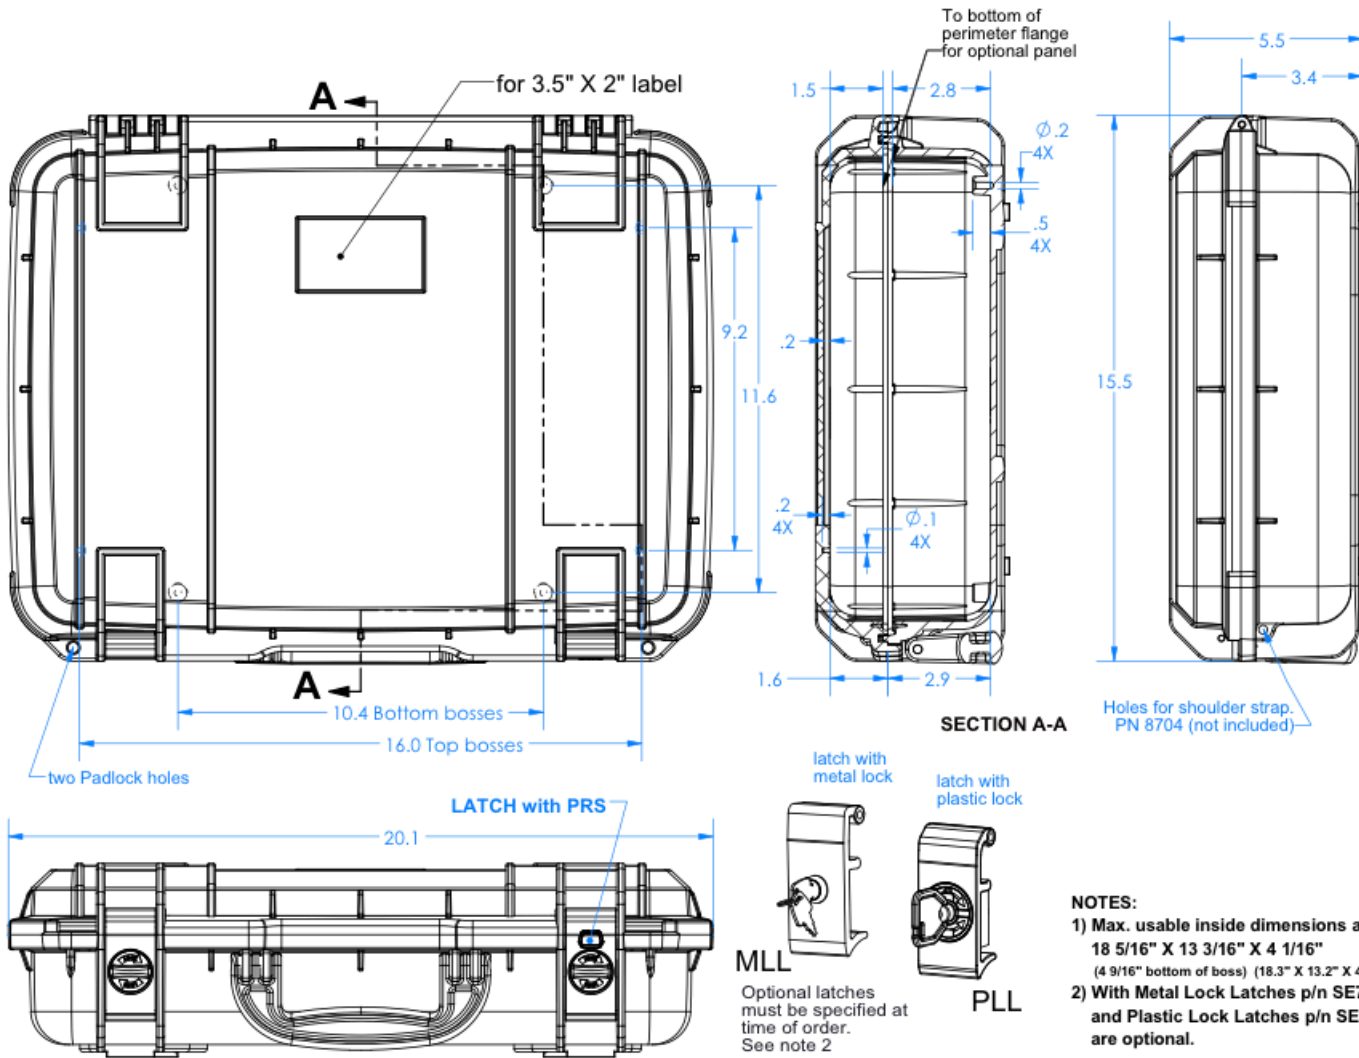

SE710

HARDERBACK

Maletas Industriales | Maletines Militares
Estuches de Protección | Cajas Polipropileno
Mochilas Resistentes | Cajas Biometricas

[Draw]

NOTES:

- 1) Max. usable inside dimensions are:
18 5/16" X 13 3/16" X 4 1/16"
(4 9/16" bottom of boss) (18.3" X 13.2" X 4.1")
- 2) With Metal Lock Latches p/n SE710ML and Plastic Lock Latches p/n SE710PL are optional.